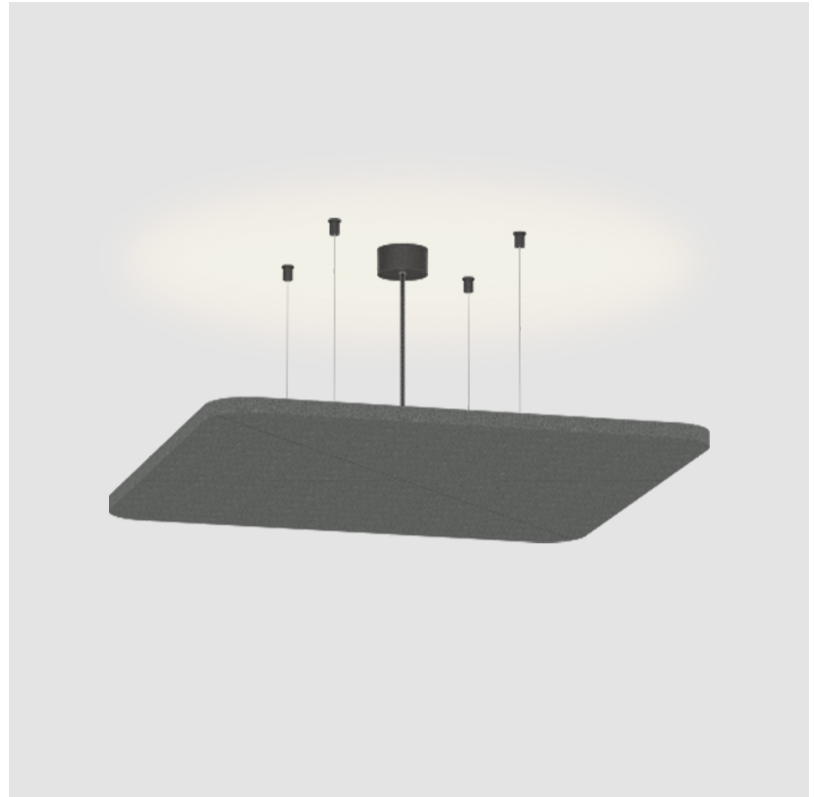

GENERAL

Series: Quantum Acoustic Light Panel
Brand: Prolicht
Division: Architectural
Mounting Type: Suspension
Mounting Location: Ceiling
Subcategory: Acoustic

PHYSICAL

Shape: Round
Length (mm): 796
Length (in): 31 5/16
Width (mm): 796
Width (in): 31 5/16
Height (mm): 54
Height (in): 2 1/8

Light Distribution: Indirect
Fixture Finish: SSR / BKV / CWI / CRY / HAB / UFT / ITA / RUA / FTG / MYG / LOD / PUS / FRO / FUP / KIA / POP / BLS / SPG / MEY / GOH / GUM / CHC / COM / ABZ / JAG / OBR / MOS / ROR
Accent Finish: ANC / ASH / BNA / BTC / BZE / CEL / EGG / EVG / FOG / FOS / FST / FUA / IRI / IRO / KHA / LIC / LIM / MER / MSN / MUS / ONX / PEA / PLU / POL / PPY / RAY / ROY / RST / STE / SWD / TAN / TAU

Fixture Material: Aluminum
Cable Details: 2 000mm / 78 3/4" or 6 000mm / 236 1/4" Transparent Cable

ELECTRICAL

Lamp Type: LED (Zhaga Standard)
Input Wattage (W): 12.7
Total Output Wattage (W): 11.8
Dimming: Non-Dimmable
Driver Included: Yes
Driver Location: Integrated
Driver Type: Constant Current - Universal
Driver Class: Class 2
Input Voltage (V): 120 - 277

LED

Color Temperature (°K): 2700 / 3000 / 3500 / 4000
Max. Delivered Lumen (lm): 935 / 945 / 973 / 1001
Nominal Lumen (lm): 1140 / 1152 / 1187 / 1221
CRI: >90 CRI
Lamp Life (hrs): 50000

OPTICAL

RATINGS AND CERTIFICATIONS

Certified By: CSA Certified to UL and CSA Standards
IP rating: IP20