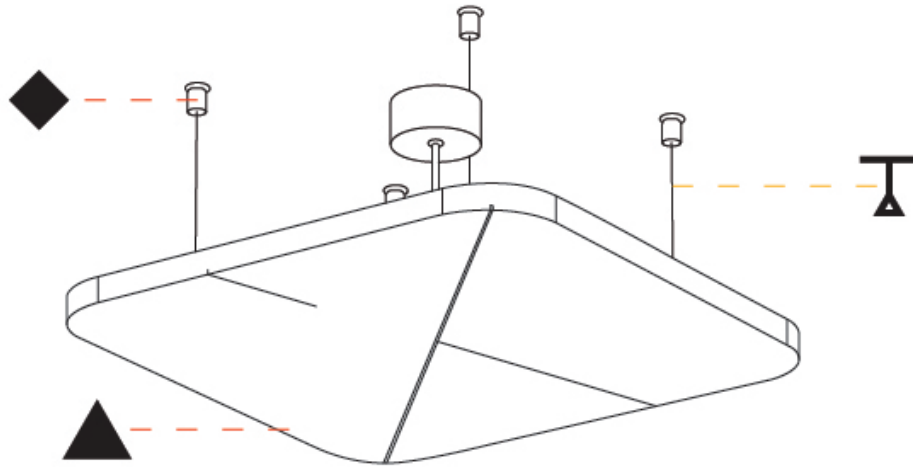

QUANTUM ACOUSTIC LIGHT PANEL SUSPENSION

A300738-

PROJECT	_____
TYPE	_____
SPECIFIER	_____
QUANTITY	_____
DATE	_____

A