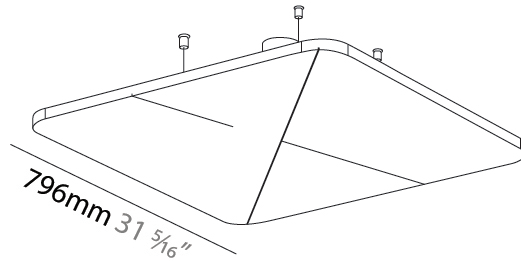

GENERAL

Series: Quantum Acoustic Light Panel
Brand: Prolicht
Division: Architectural
Mounting Type: Suspension
Mounting Location: Ceiling
Subcategory: Acoustic

PHYSICAL

Shape: Round
Length (mm): 796
Length (in): 31 5/16
Width (mm): 796
Width (in): 31 5/16
Height (mm): 54
Height (in): 2 1/8

Light Distribution: Indirect
Fixture Finish: SSR / BKV / CWI / CRY / HAB / UFT / ITA / RUA / FTG / MYG / LOD / PUS / FRO / FUP / KIA / POP / BLS / SPG / MEY / GOH / GUM / CHC / COM / ABZ / JAG / OBR / MOS / ROR
Accent Finish: ANC / ASH / BNA / BTC / BZE / CEL / EGG / EVG / FOG / FOS / FST / FUA / IRI / IRO / KHA / LIC / LIM / MER / MSN / MUS / ONX / PEA / PLU / POL / PPY / RAY / ROY / RST / STE / SWD / TAN / TAU

Fixture Material: Aluminum
Cable Details: 2 000mm / 78 3/4" or 6 000mm / 236 1/4" Transparent Cable

ELECTRICAL

Lamp Type: LED (Zhaga Standard)
Input Wattage (W): 12.7
Total Output Wattage (W): 11.8
Dimming: Non-Dimmable
Driver Included: Yes
Driver Location: Integrated
Driver Type: Constant Current - Universal
Driver Class: Class 2
Input Voltage (V): 120 - 277

LED

Color Temperature (°K): 2700 / 3000 / 3500 / 4000
Max. Delivered Lumen (lm): 935 / 945 / 973 / 1001
Nominal Lumen (lm): 1140 / 1152 / 1187 / 1221
CRI: >90 CRI
Lamp Life (hrs): 50000

OPTICAL

RATINGS AND CERTIFICATIONS

Certified By: CSA Certified to UL and CSA Standards
IP rating: IP20